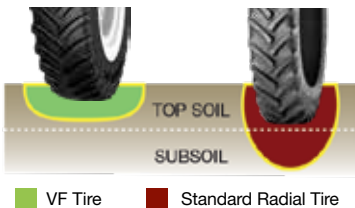

MINIMIZE SOIL COMPACTION